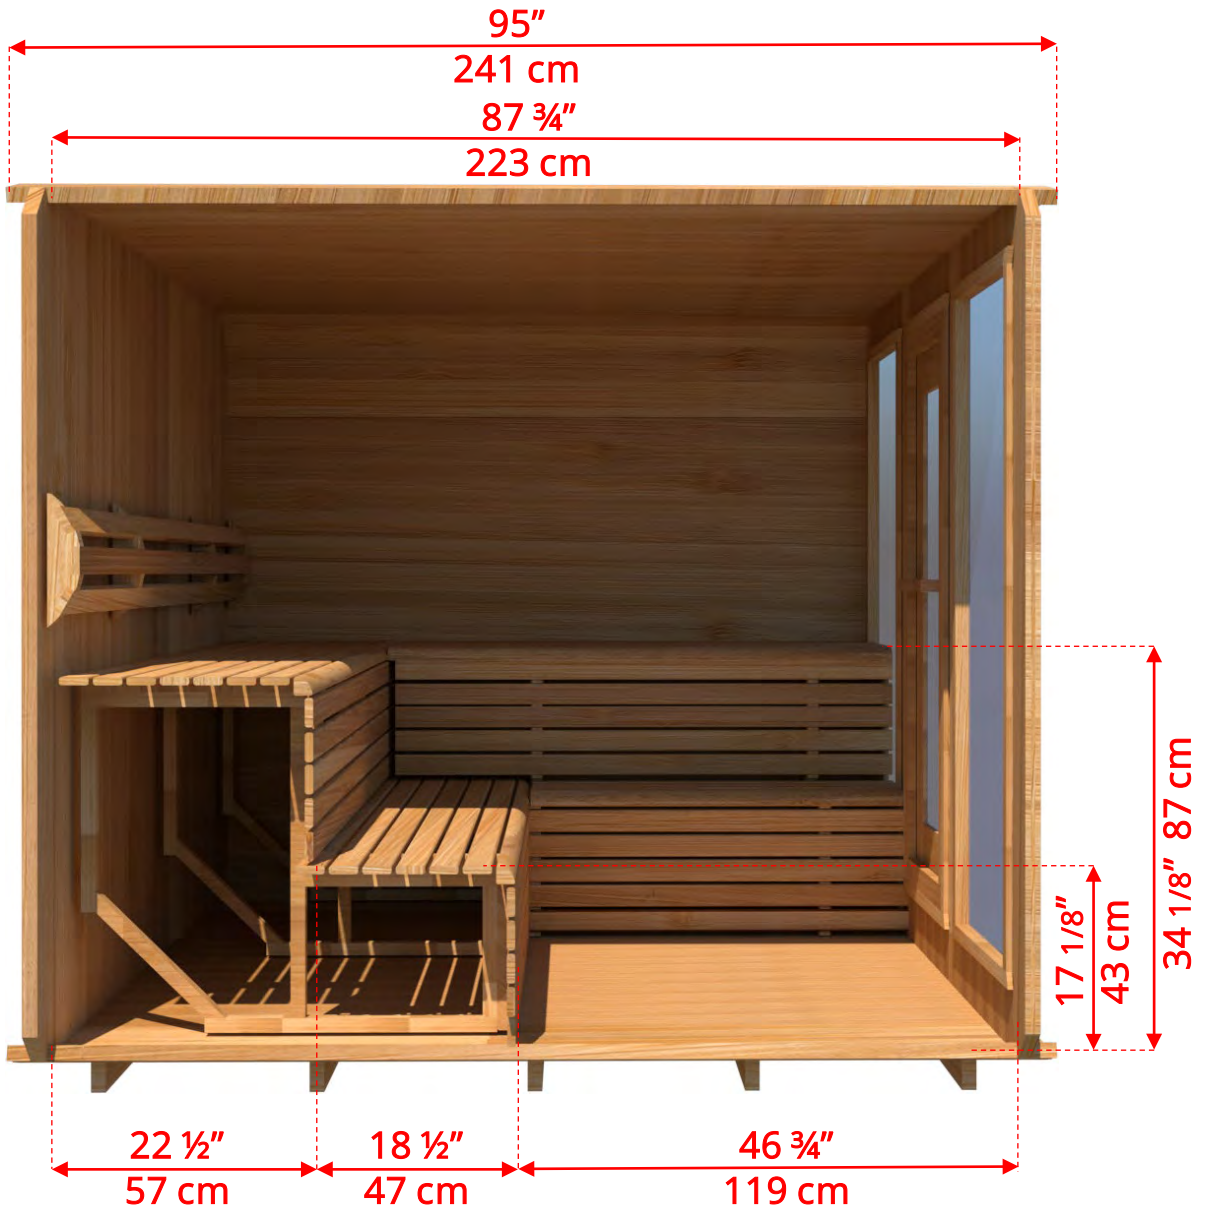

LULBL8
Luna L Benches on Left Side

880LU/882LU 8'x8' (244cm x 244cm) Luna Sauna

LURBL8
Luna L Benches on Right Side