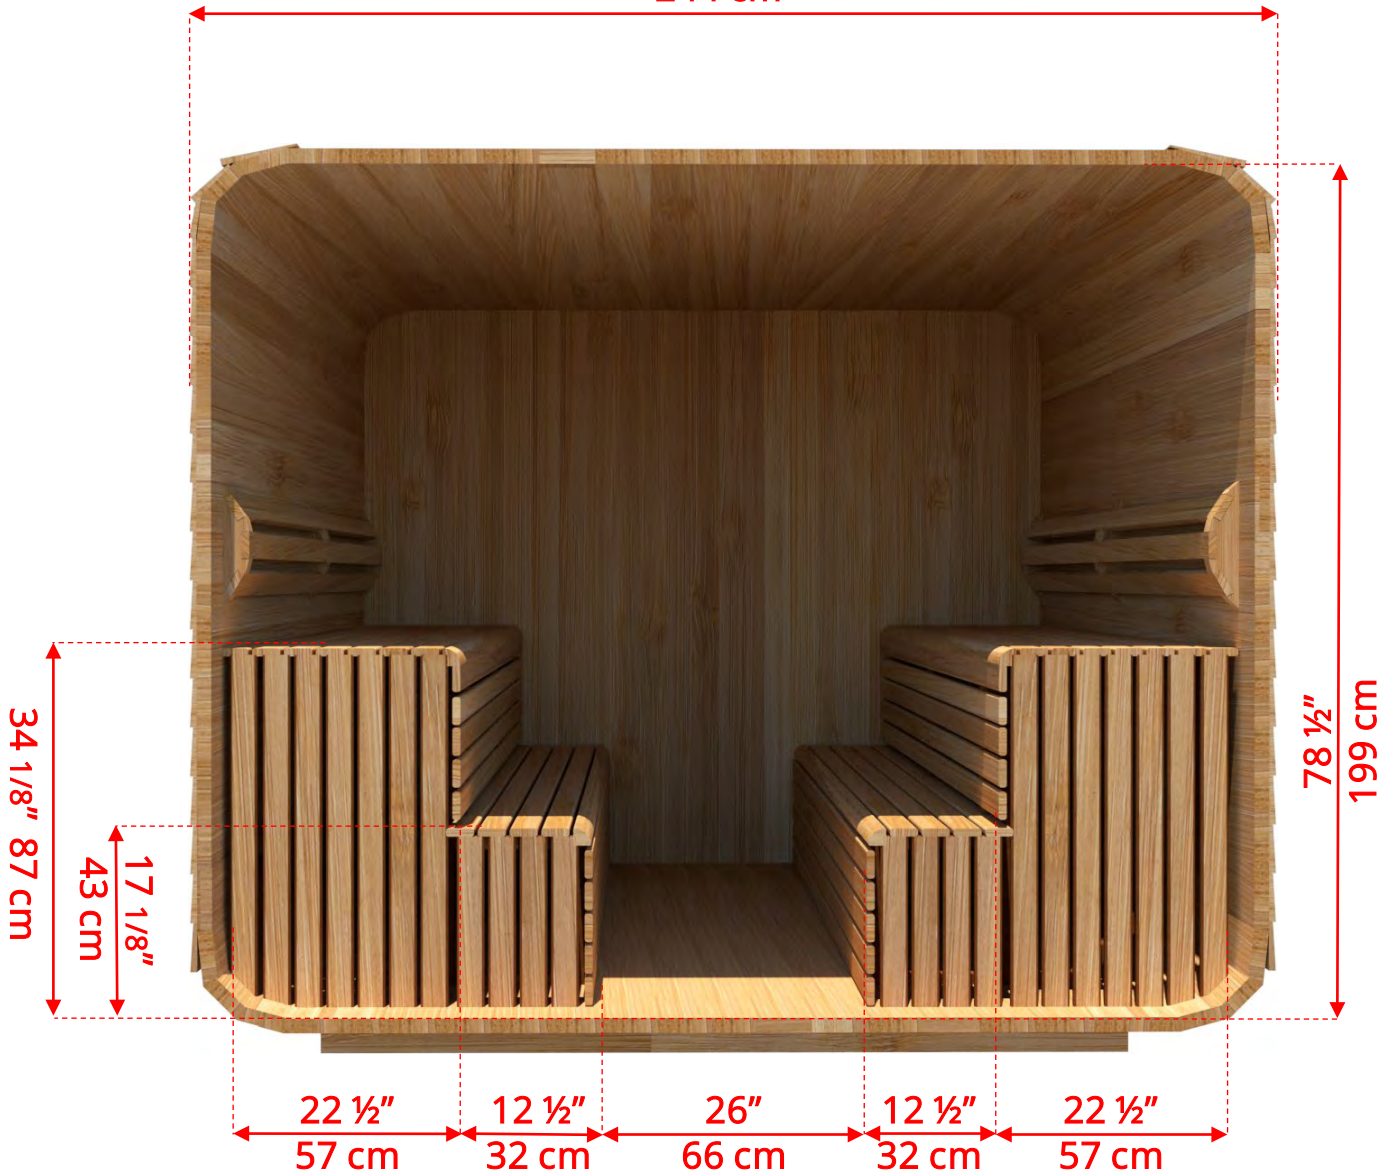

# 880LU/882LU 8'x8' (244cm x 244cm) Luna Sauna

LULBL8  
Luna L Benches on Left Side

# 880LU/882LU 8'x8' (244cm x 244cm) Luna Sauna

LUSIDE8  
8' Luna Side Wall Benches

96"  
244 cm

# 880LU/882LU 8'x8' (244cm x 244cm) Luna Sauna

LUBACK  
Lounge Bench on Back Wall